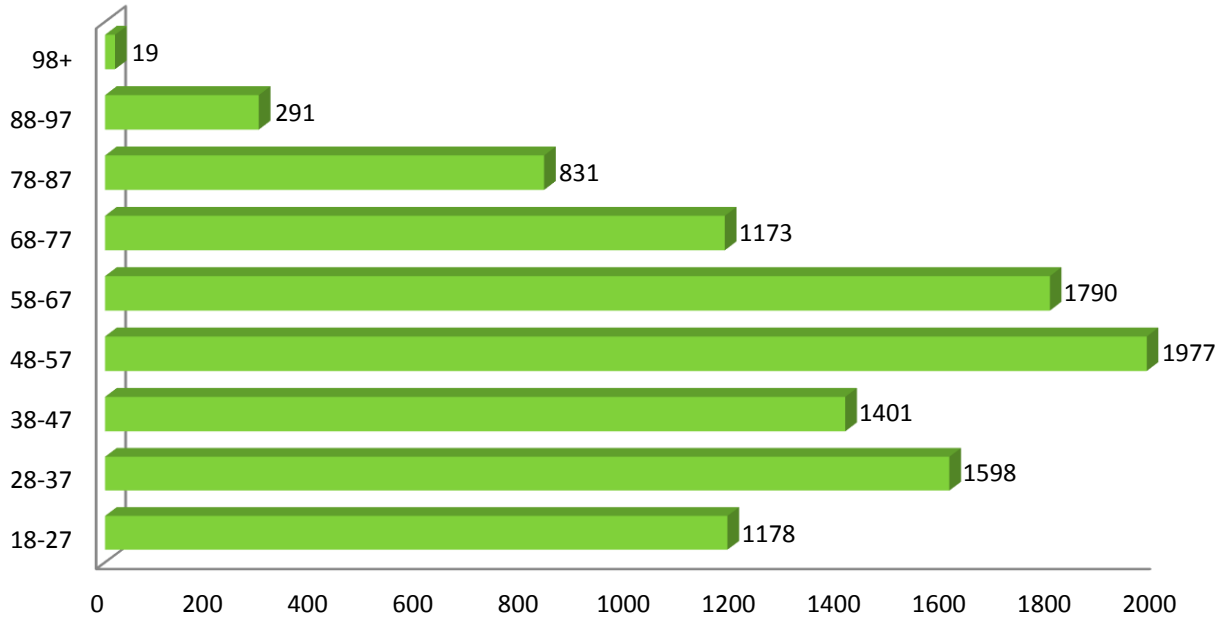

City of Peterborough
Councillor – Ward 1
Results

Ward 1

Age Distribution

Ward Vote Distribution

■ Dan McWilliams ■ Stephen Morgan ■ Camille Parent ■ Lesley Parnell ■ Kim Zippel

Polling Subdivision - 101

Candidate	Total	
Dan McWilliams	99	23.63%
Stephen Morgan	21	5.01%
Camille Parent	15	3.58%
Lesley Parnell	168	40.10%
Kim Zippel	116	27.68%

Polling Subdivision - 102

Candidate	Total	
Dan McWilliams	145	27.15%
Stephen Morgan	22	4.12%
Camille Parent	20	3.75%
Lesley Parnell	218	40.82%
Kim Zippel	129	24.16%

Polling Subdivision - 103

Candidate	Total	
Dan McWilliams	154	30.62%
Stephen Morgan	15	2.98%
Camille Parent	20	3.98%
Lesley Parnell	200	39.76%
Kim Zippel	114	22.66%