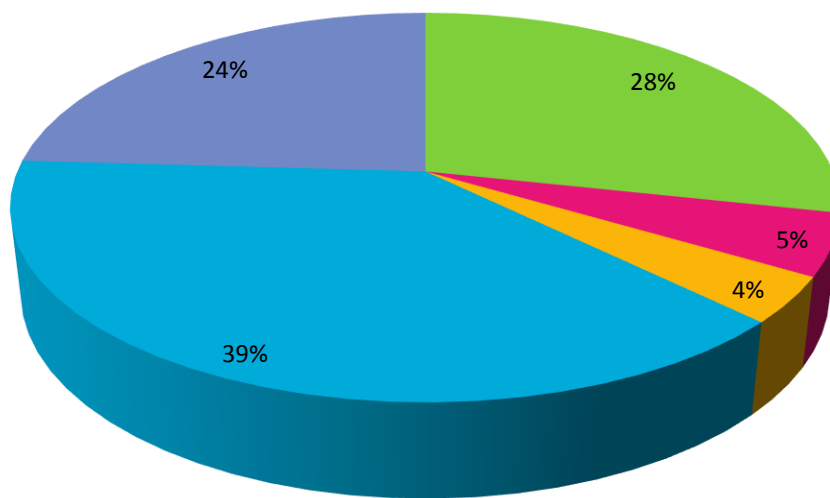

Internet Voting

Internet Vote Distribution

■ Dan McWilliams   ■ Stephen Morgan   ■ Camille Parent   ■ Lesley Parnell   ■ Kim Zippel

Internet Voting

Candidate	Total
Dan McWilliams	769
Stephen Morgan	138
Camille Parent	103
Lesley Parnell	1,046
Kim Zippel	652
Total Votes	2,708