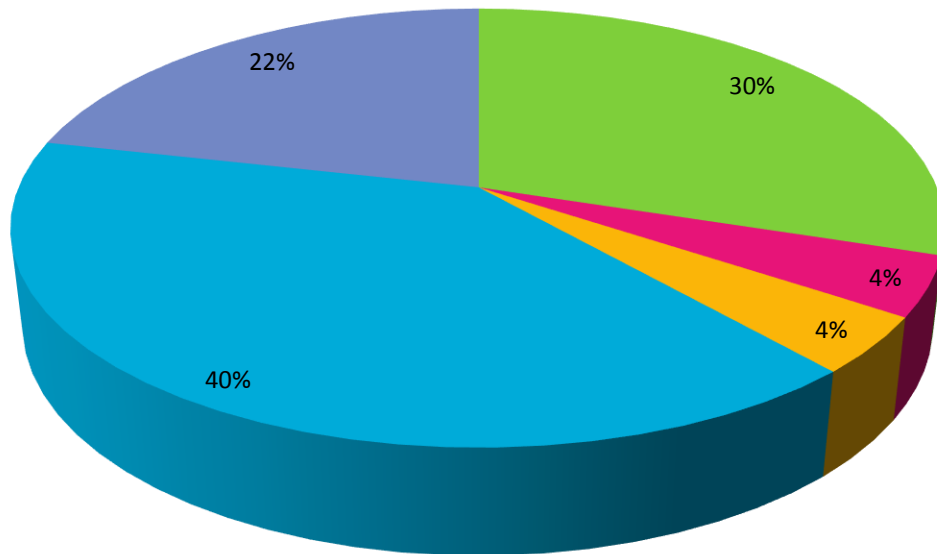

Election Day

Election Day Vote Distribution

■ Dan McWilliams   ■ Stephen Morgan   ■ Camille Parent   ■ Lesley Parnell   ■ Kim Zippel

Ward1

Evinrude Centre

Candidate	Total
Dan McWilliams	308
Stephen Morgan	40
Camille Parent	46
Lesley Parnell	428
Kim Zippel	187
Total Votes	1,009