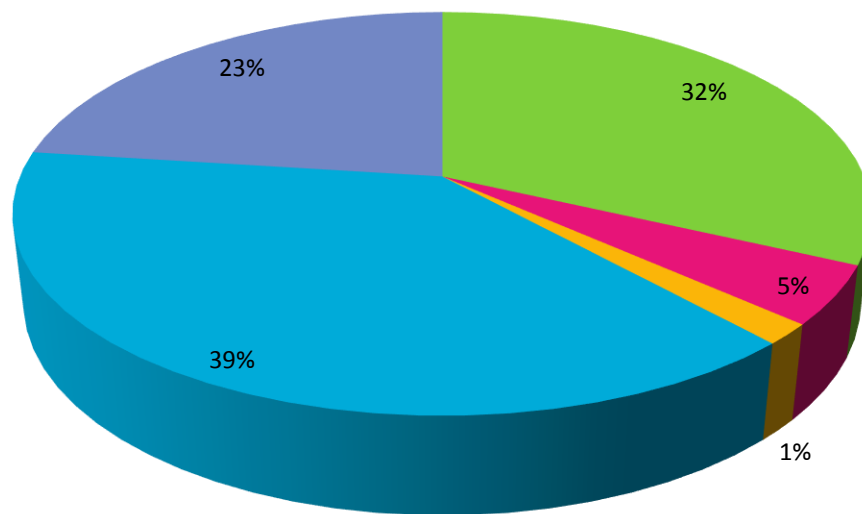

Advance Voting

Advance Vote Distribution

■ Dan McWilliams   ■ Stephen Morgan   ■ Camille Parent   ■ Lesley Parnell   ■ Kim Zippel

Activity Haven

Candidate	Total
Dan McWilliams	1
Stephen Morgan	1
Camille Parent	0
Lesley Parnell	4
Kim Zippel	3
Total Votes	9