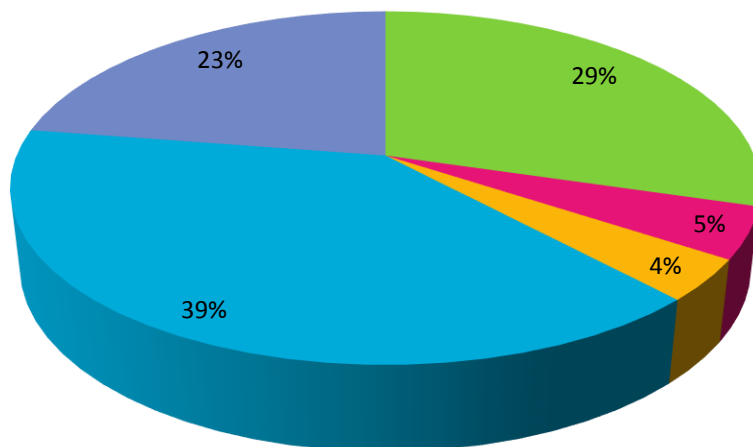

City of Peterborough
Councillor – Ward 1
Results

Ward 1

Age Distribution

Ward Vote Distribution

■ Dan McWilliams ■ Stephen Morgan ■ Camille Parent ■ Lesley Parnell ■ Kim Zippel

Polling Subdivision - 101

Candidate	Total	
Dan McWilliams	99	23.63%
Stephen Morgan	21	5.01%
Camille Parent	15	3.58%
Lesley Parnell	168	40.10%
Kim Zippel	116	27.68%

Polling Subdivision - 102

Candidate	Total	
Dan McWilliams	145	27.15%
Stephen Morgan	22	4.12%
Camille Parent	20	3.75%
Lesley Parnell	218	40.82%
Kim Zippel	129	24.16%

Polling Subdivision - 103

Candidate	Total	
Dan McWilliams	154	30.62%
Stephen Morgan	15	2.98%
Camille Parent	20	3.98%
Lesley Parnell	200	39.76%
Kim Zippel	114	22.66%