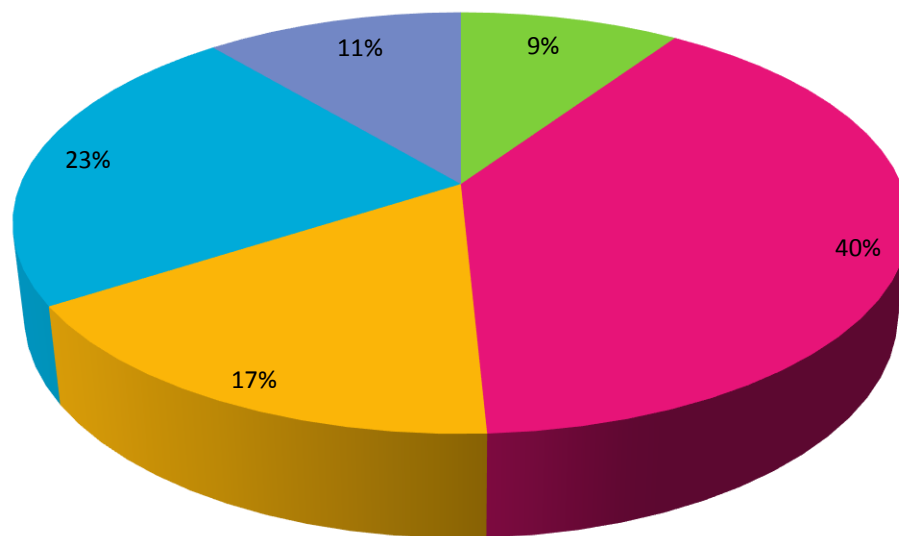

Advance Voting

Advance Vote Distribution

Jocasta Boone   Henry Clarke   David R. Edgerton   Don Vassiliadis   Jeff Westlake

Activity Haven

Candidate	Total
Jocasta Boone	4
Henry Clarke	20
David R. Edgerton	7
Don Vassiliadis	13
Jeff Westlake	5
Total Votes	49