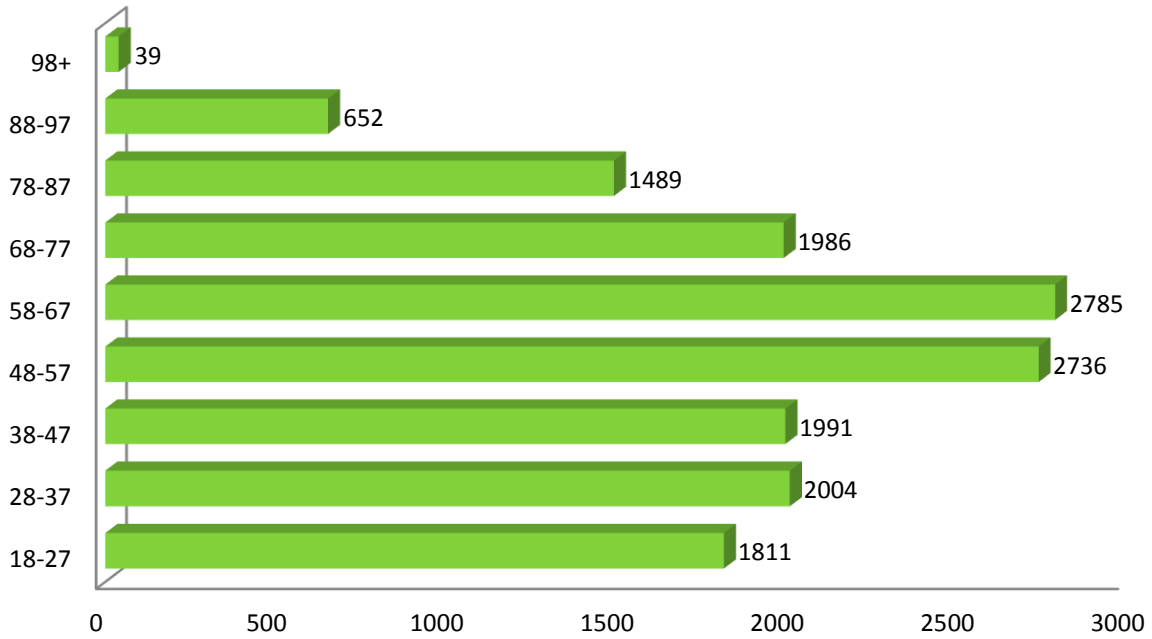

City of Peterborough  
**Councillor – Ward 2**  
Results

# Ward 2

## Age Distribution