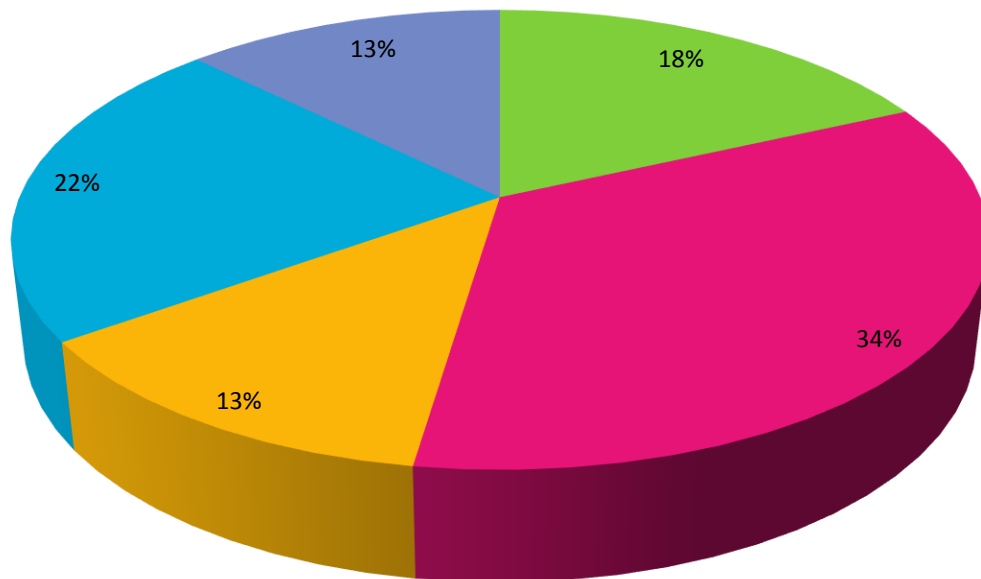

Election Day

Election Day Vote Distribution

■ Jocasta Boone ■ Henry Clarke ■ David R. Edgerton ■ Don Vassiliadis ■ Jeff Westlake

Ward 1

Evinrude Centre

Candidate	Total
Jocasta Boone	52
Henry Clarke	108
David R. Edgerton	44
Don Vassiliadis	71
Jeff Westlake	37
Total Votes	312