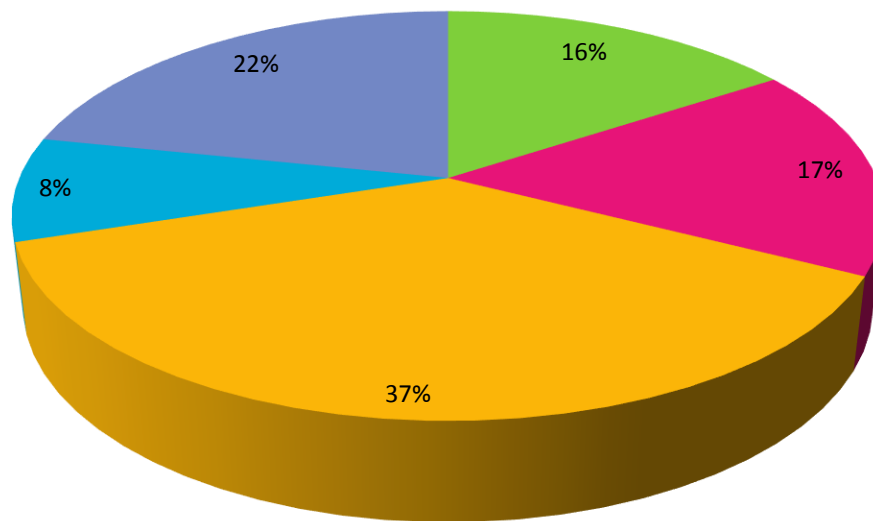

Advance Voting

Advance Vote Distribution

■ Jim Hendry ■ Bill Juby ■ Dean Pappas ■ Jason Stabler ■ Diane Therrien

Activity Haven

Candidate	Total
Jim Hendry	9
Bill Juby	17
Dean Pappas	20
Jason Stabler	1
Diane Therrien	10
Total Votes	57