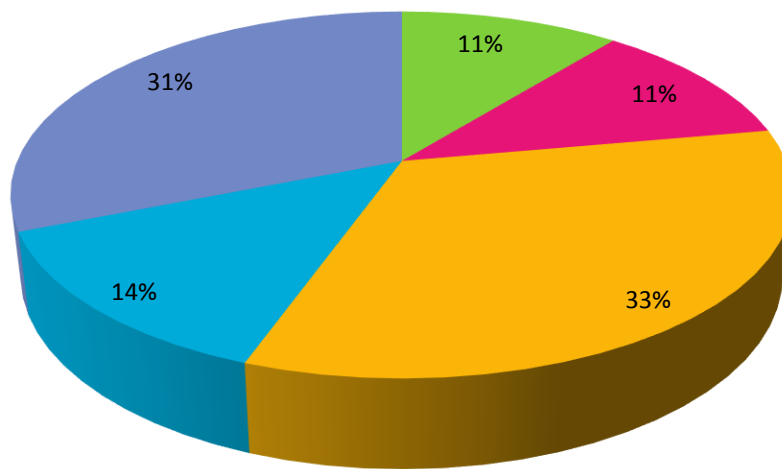

City of Peterborough
Councillor – Ward 3
Results

Ward 3

Age Distribution

Ward Vote Distribution

■ Jim Hendry ■ Bill Juby ■ Dean Pappas ■ Jason Stabler ■ Diane Therrien

Polling Subdivision - 301

| Candidate | Total | |
|----------------|-------|--------|
| Jim Hendry | 68 | 11.68% |
| Bill Juby | 81 | 13.92% |
| Dean Pappas | 189 | 32.47% |
| Jason Stabler | 109 | 18.73% |
| Diane Therrien | 135 | 23.20% |