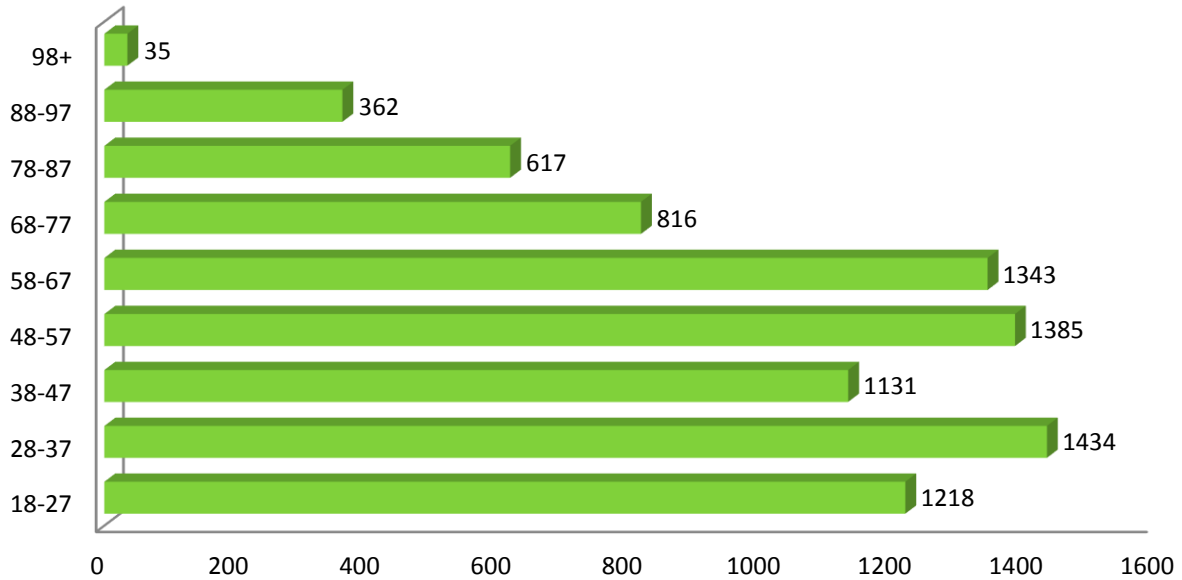

City of Peterborough
Councillor – Ward 3
Results

Ward 3

Age Distribution

Ward Vote Distribution

■ Jim Hendry ■ Bill Juby ■ Dean Pappas ■ Jason Stabler ■ Diane Therrien

Polling Subdivision - 301

| Candidate | Total | |
|----------------|-------|--------|
| Jim Hendry | 68 | 11.68% |
| Bill Juby | 81 | 13.92% |
| Dean Pappas | 189 | 32.47% |
| Jason Stabler | 109 | 18.73% |
| Diane Therrien | 135 | 23.20% |