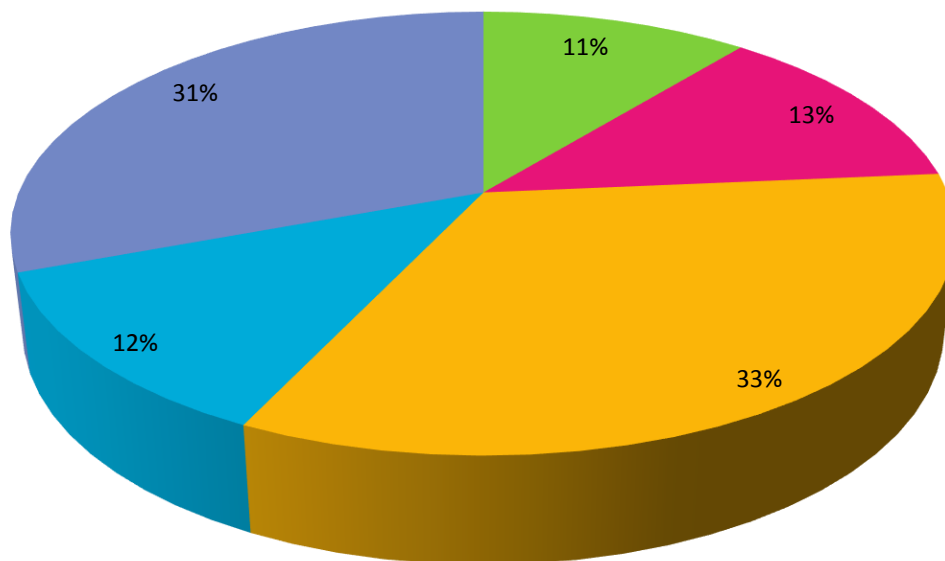

Election Day

Election Day Vote Distribution

■ Jim Hendry ■ Bill Juby ■ Dean Pappas ■ Jason Stabler ■ Diane Therrien

Ward1

Evinrude Centre

Candidate	Total
Jim Hendry	49
Bill Juby	65
Dean Pappas	148
Jason Stabler	72
Diane Therrien	116
Total Votes	450